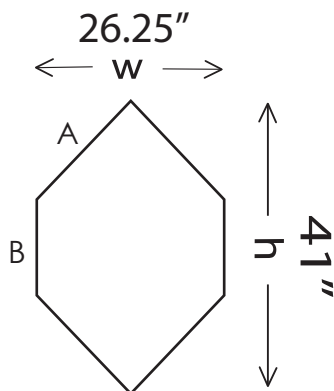

A	Skin	Size
		26.25" (666.75mm)
		41" (1,041.4mm)
HEX		HEX Shown as it will appear on the Xpressions unit W X H

B	Skin	Size
		14.25" (361.95mm)
		14.25" (361.95mm)
1x1 Flat Front		1x1 Flat Front Shown as it will appear on the Xpressions unit W X H

C	Skin	Size
		14.25" (361.95mm)
		14.25" (361.95mm)
1x1 Flat Front		1x1 Flat Front Shown as it will appear on the Xpressions unit W X H

D	Skin	Size
		13.375" (339.725mm)
		43.375" (1,101.725mm)
1X3 Double Thread		1x3 Double Thread Shown as it will appear on the Xpressions unit W X H

E	Skin	Size
		13.375" (339.725mm)
		43.375" (1,101.725mm)
1X3 Double Thread		1x3 Double Thread Shown as it will appear on the Xpressions unit W X H

A = 18.857" B = 13.375"

It is recommended that all text and borders be 2" from the finish size

**Focus Area Key**  
 focus area is always 3"-5" inside edge of all four sides on all skin styles and sizes